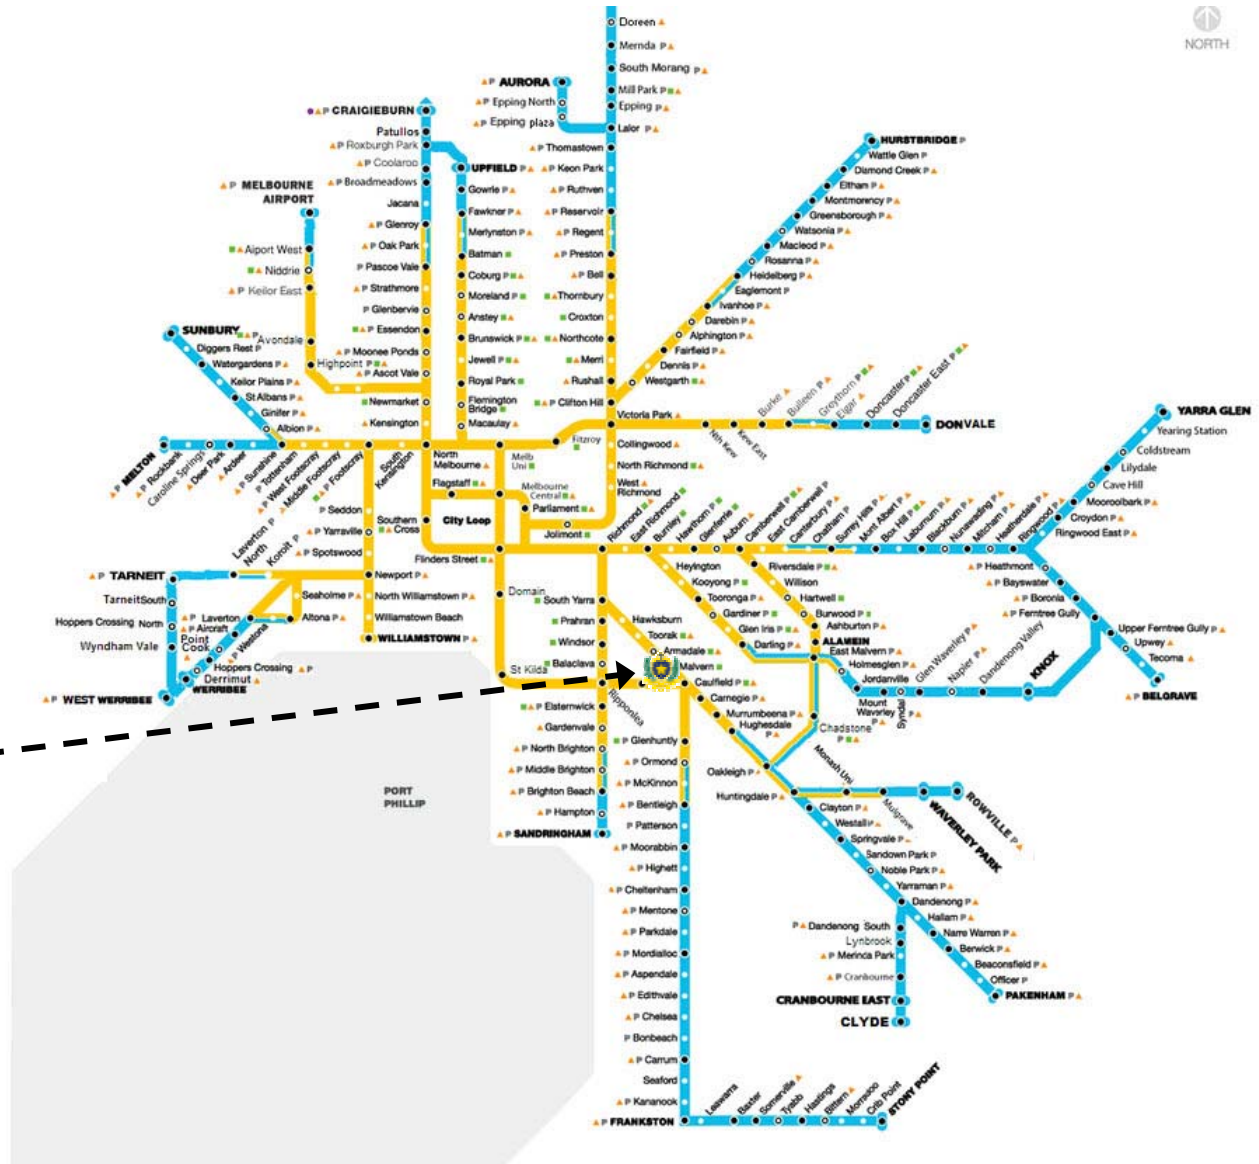

DE LA SALLE TRANSPORT

DIRECTIONS BY TRAIN

TIVERTON CAMPUS LOCATION
 1318 HIGH STREET
 MALVERN VIC 3144

KINNOULL CAMPUS LOCATION
 NORTHBROOK AVENUE
 MALVERN VIC 3144

TEL: (03) 9508 2100
 FAX: (03) 9508 2165

CITY approx 10km
 *not to scale