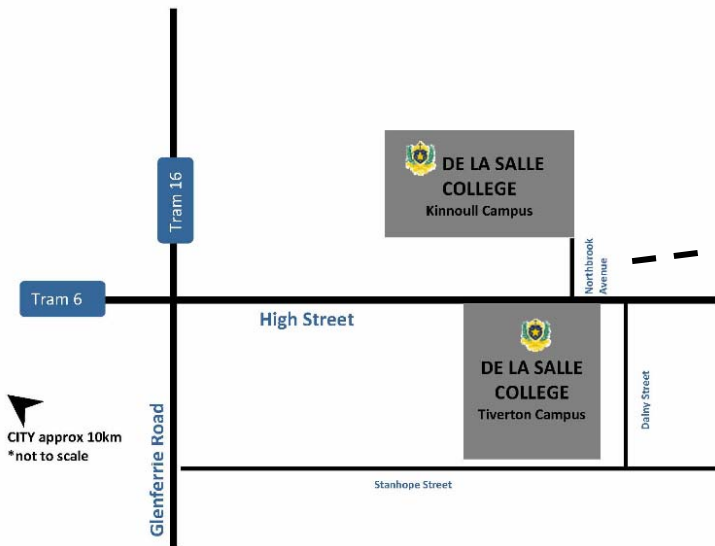

DE LA SALLE TRANSPORT

DIRECTIONS BY TRAIN

TIVERTON CAMPUS LOCATION
 1318 HIGH STREET
 MALVERN VIC 3144

KINNOULL CAMPUS LOCATION
 NORTHBROOK AVENUE
 MALVERN VIC 3144

TEL: (03) 9508 2100
 FAX: (03) 9508 2165

CITY approx 10km
 *not to scale