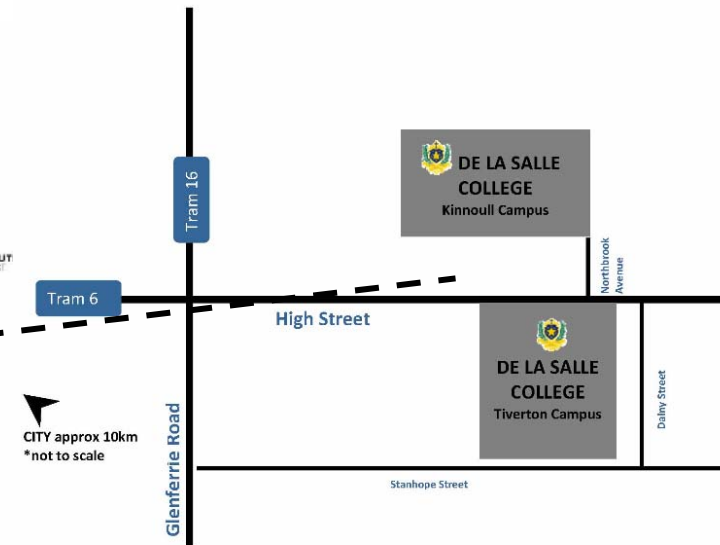

DE LA SALLE TRANSPORT

DIRECTIONS BY TRAM

TIVERTON CAMPUS LOCATION
 1318 HIGH STREET
 MALVERN VIC 3144

KINNOULL CAMPUS LOCATION
 NORTHBROOK AVENUE
 MALVERN VIC 3144

TEL: (03) 9508 2100
 FAX: (03) 9508 2165

CITY approx 10km
 *not to scale